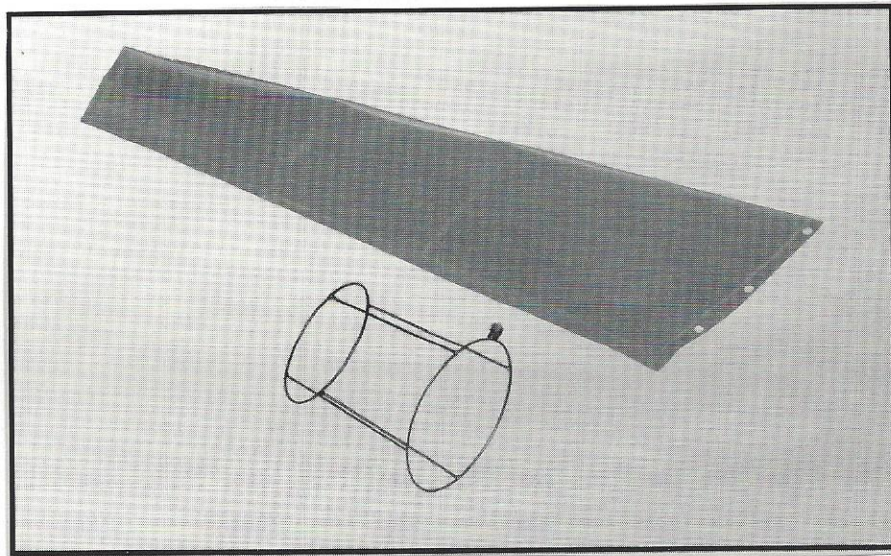

WINDSOCK & FRAME

- * Durable Material
- * Nylon Reinforced Fabric
- * Bright Orange Fabric

- * Nylon bearings in frame
- * Longer Lasting Life
- * Lubricated Mount

18" Frames available separately
or with 5' or 8' Windssocks
(Poles not available)